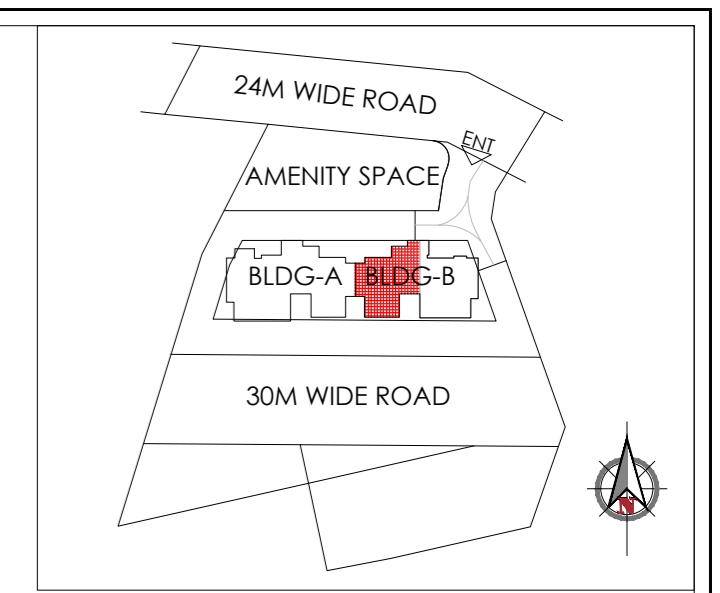

MARVEL AQUANAS

BUILDING - B

BUILDING B							
FLAT TYPE	FLAT NO.	UNIT CARPET AREA (SQ.M.)	ENCLOSED BALCONY CARPET AREA (SQ.M.)	DOUBLE HT.AREA (SQ.M.)	EYE LEVEL TERRACE CARPET AREA (SQ.M.)	TOP TERRACE CARPET AREA (SQ.M.)	TOTAL CARPET AREA (SQ.M.)
3.5 BHK	2102	145.30	30.77	30.82	35.77	0.00	242.66