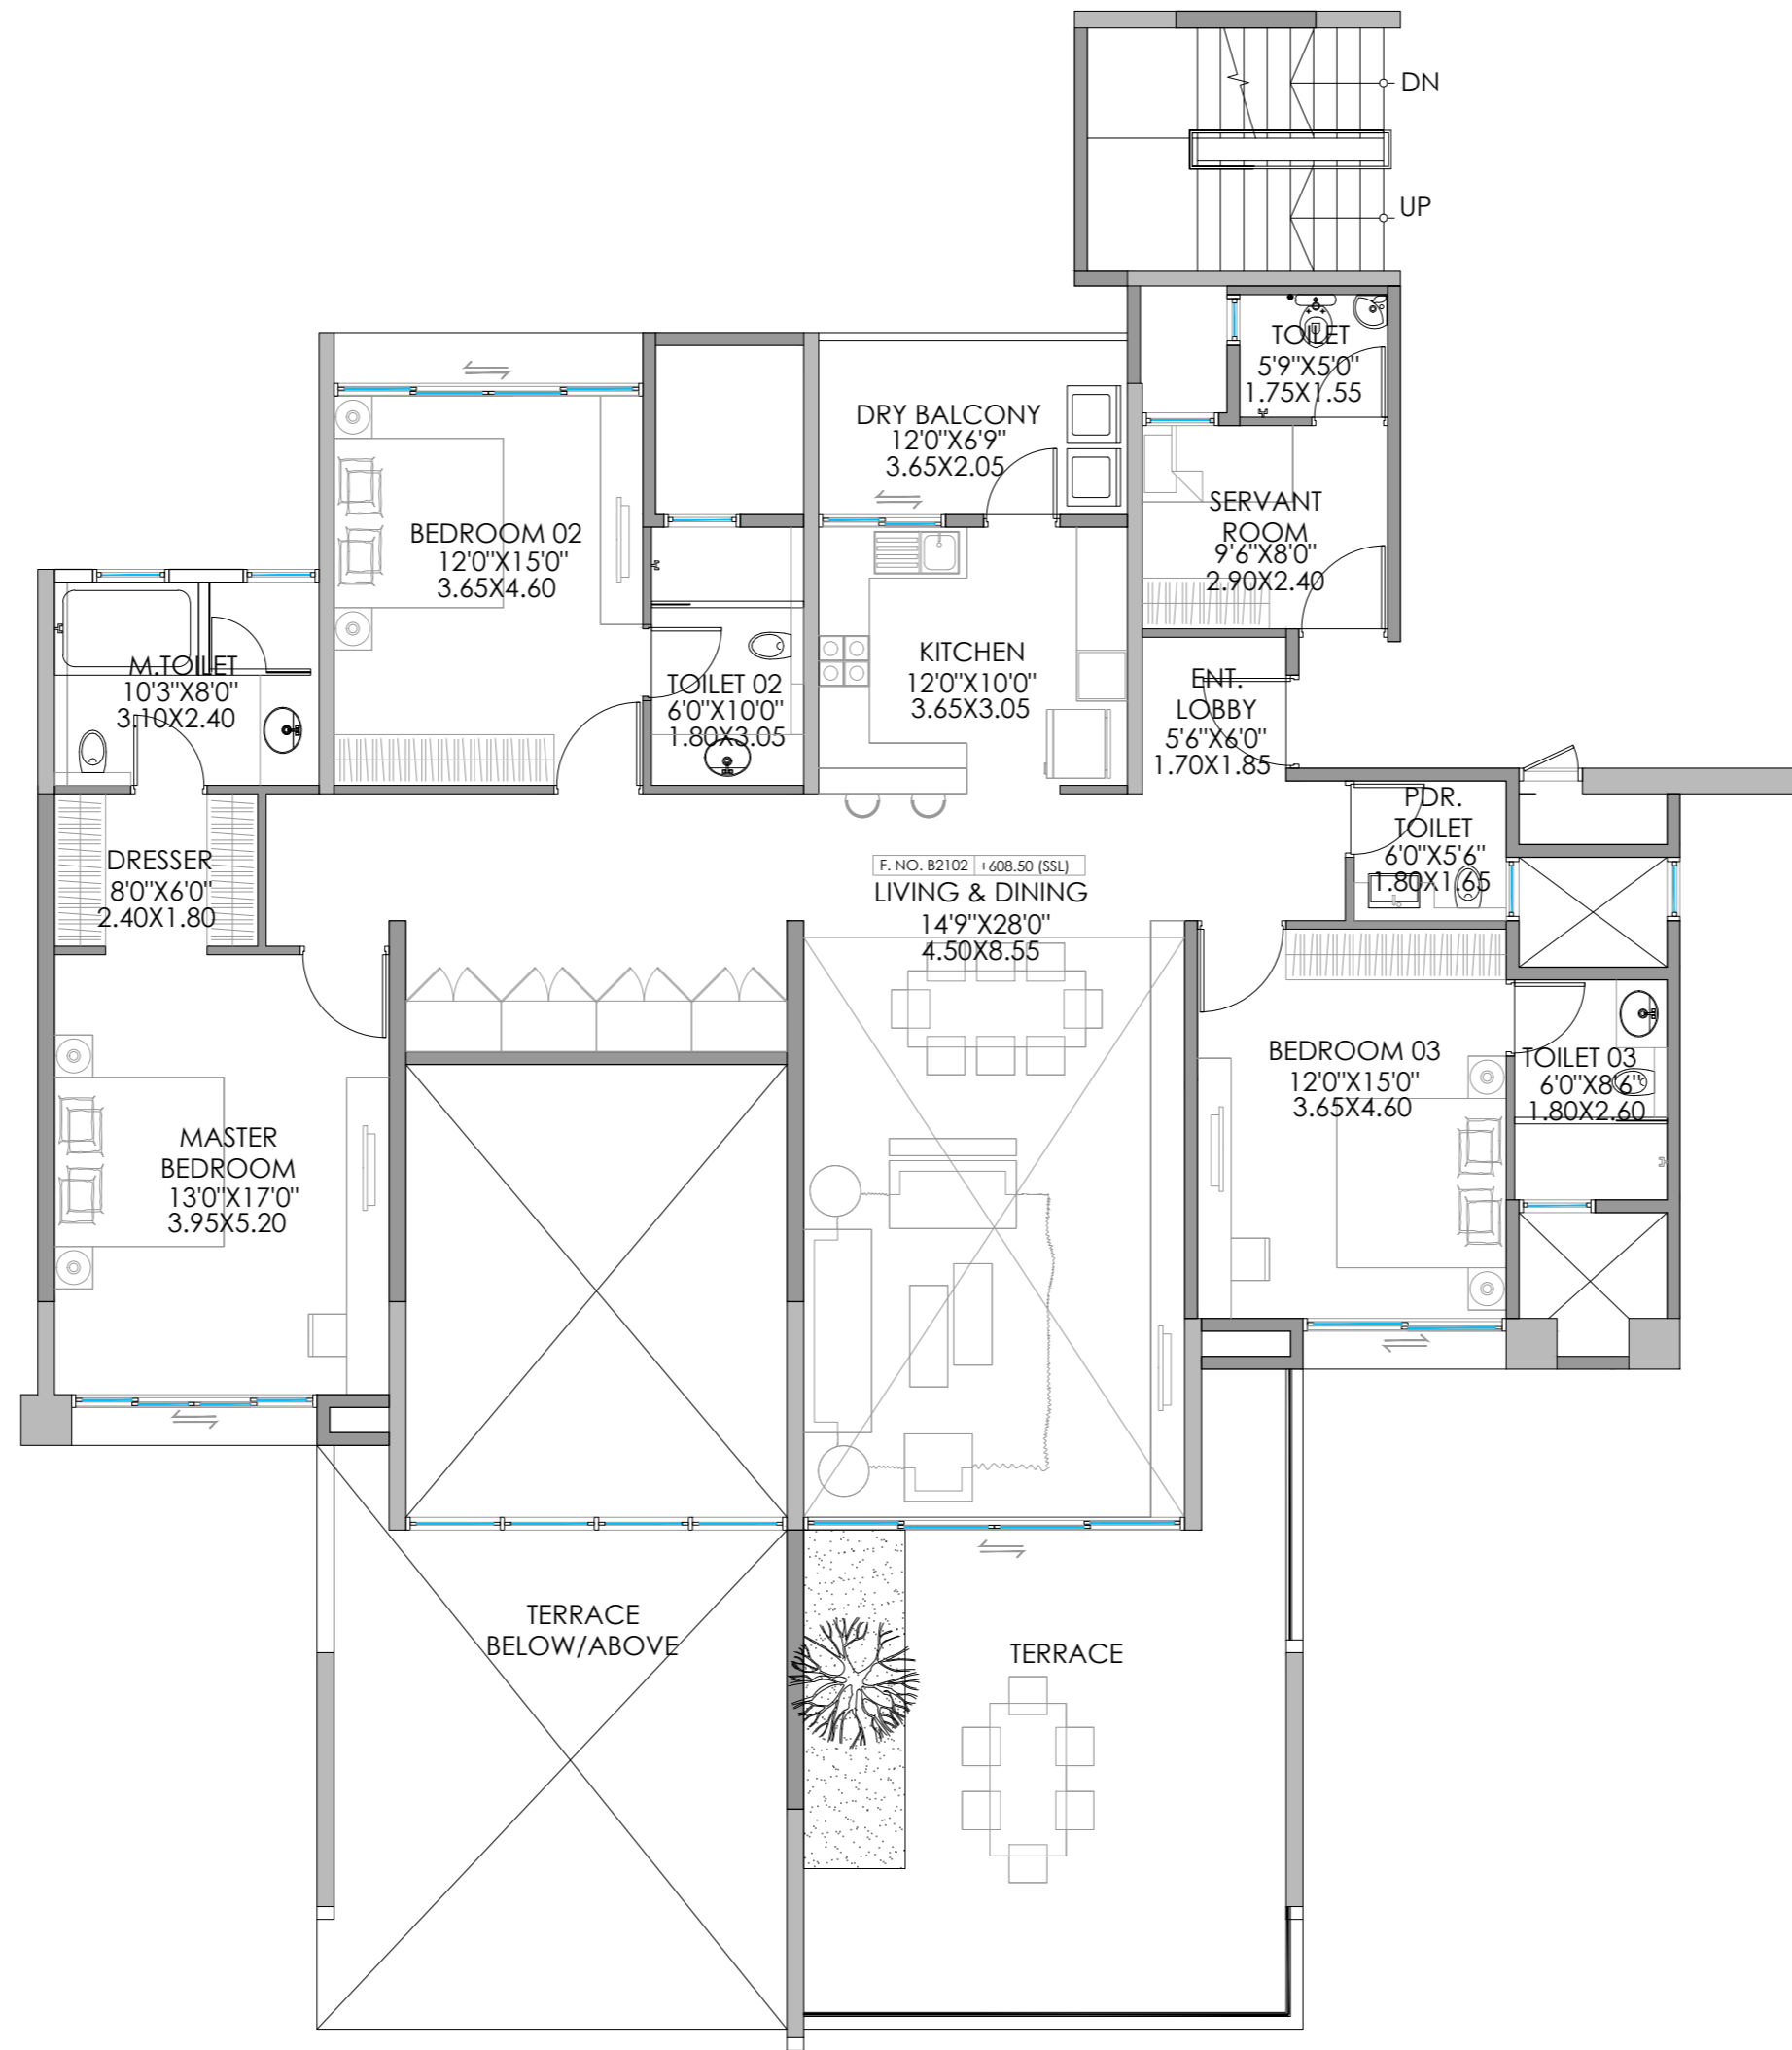

MARVEL AQUANAS

BUILDING - B

BUILDING B							
FLAT TYPE	FLAT NO.	UNIT CARPET AREA (SQ.M.)	ENCLOSED BALCONY CARPET AREA (SQ.M.)	DOUBLE HT.AREA (SQ.M.)	EYE LEVEL TERRACE CARPET AREA (SQ.M.)	TOP TERRACE CARPET AREA (SQ.M.)	TOTAL CARPET AREA (SQ.M.)
3.5 BHK	2102	145.30	30.77	30.82	35.77	0.00	242.66